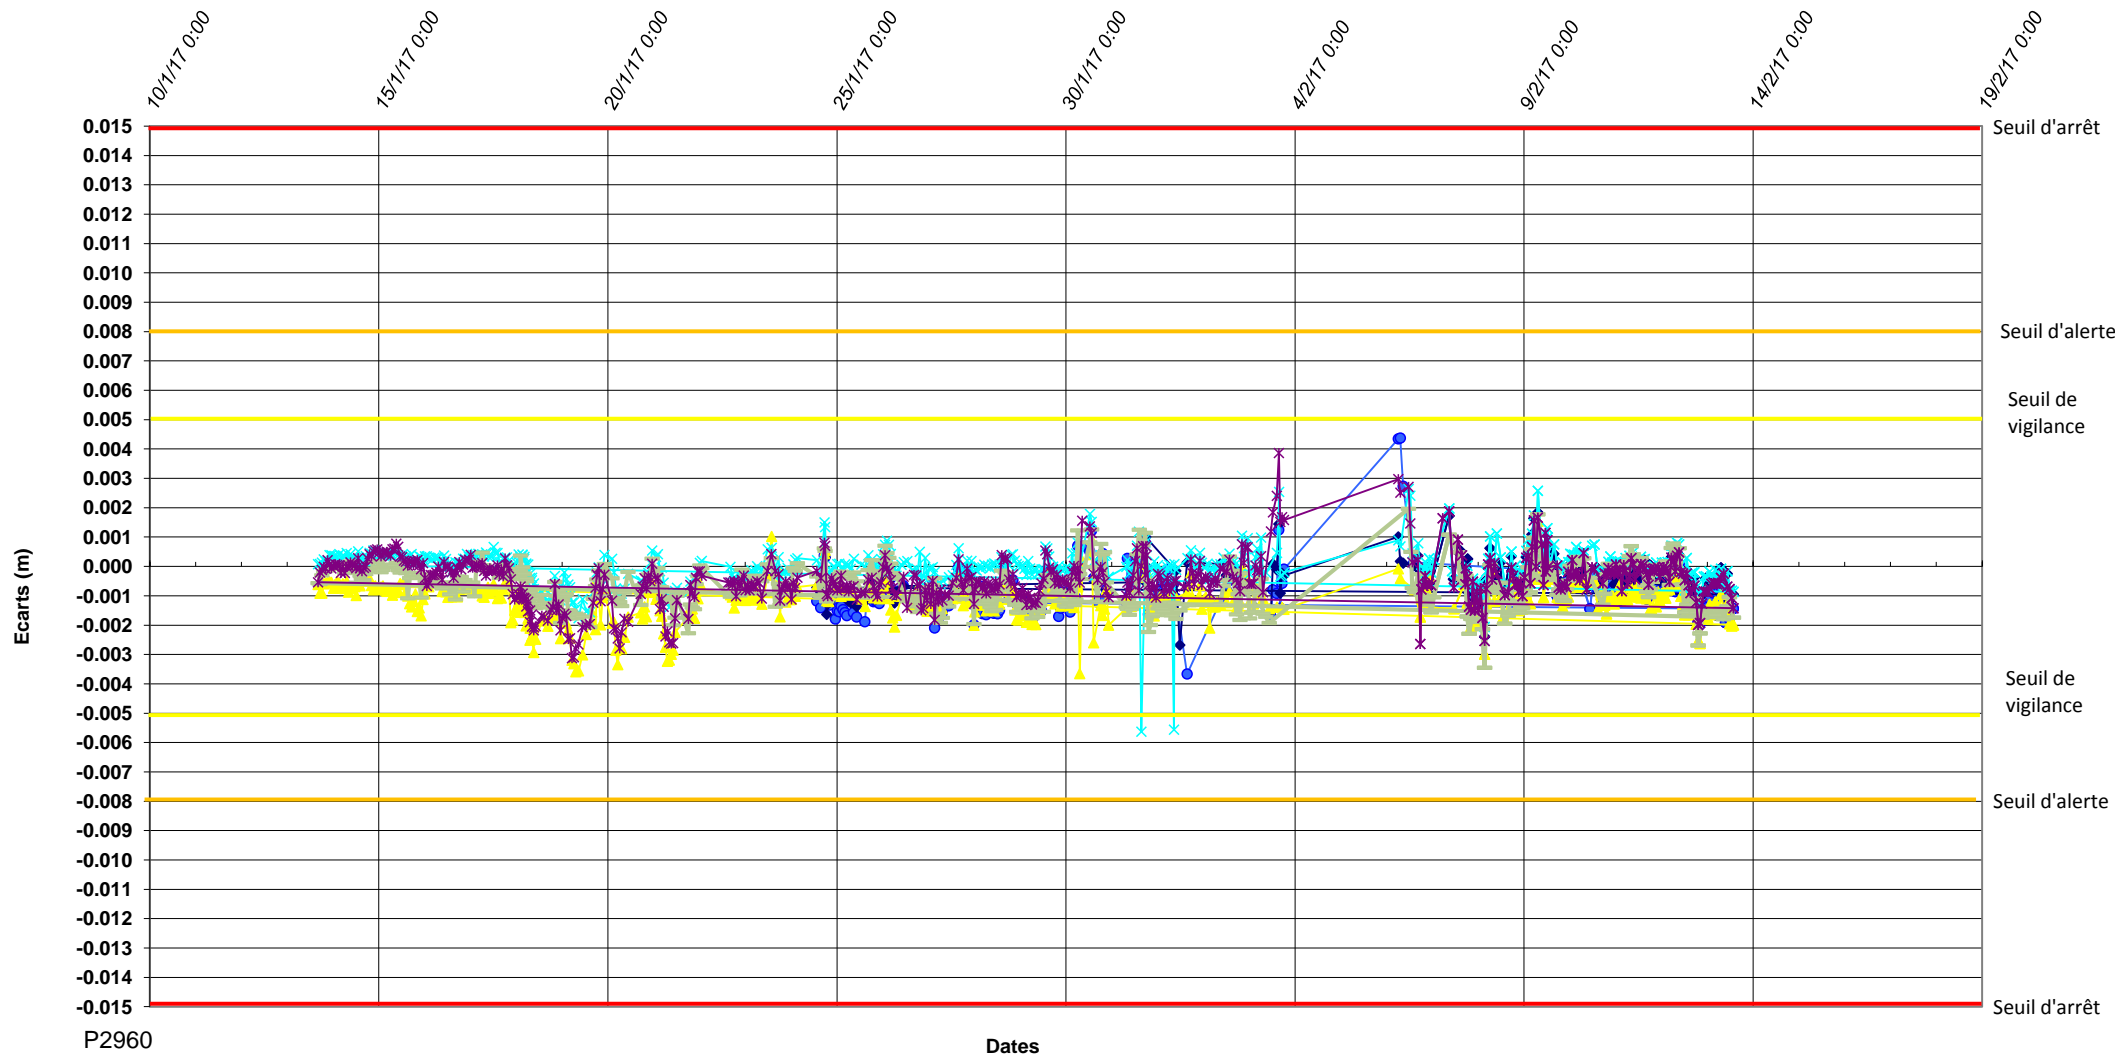

P2960-CNPE DE CIVAUX-Delta Z

P2960

Dates