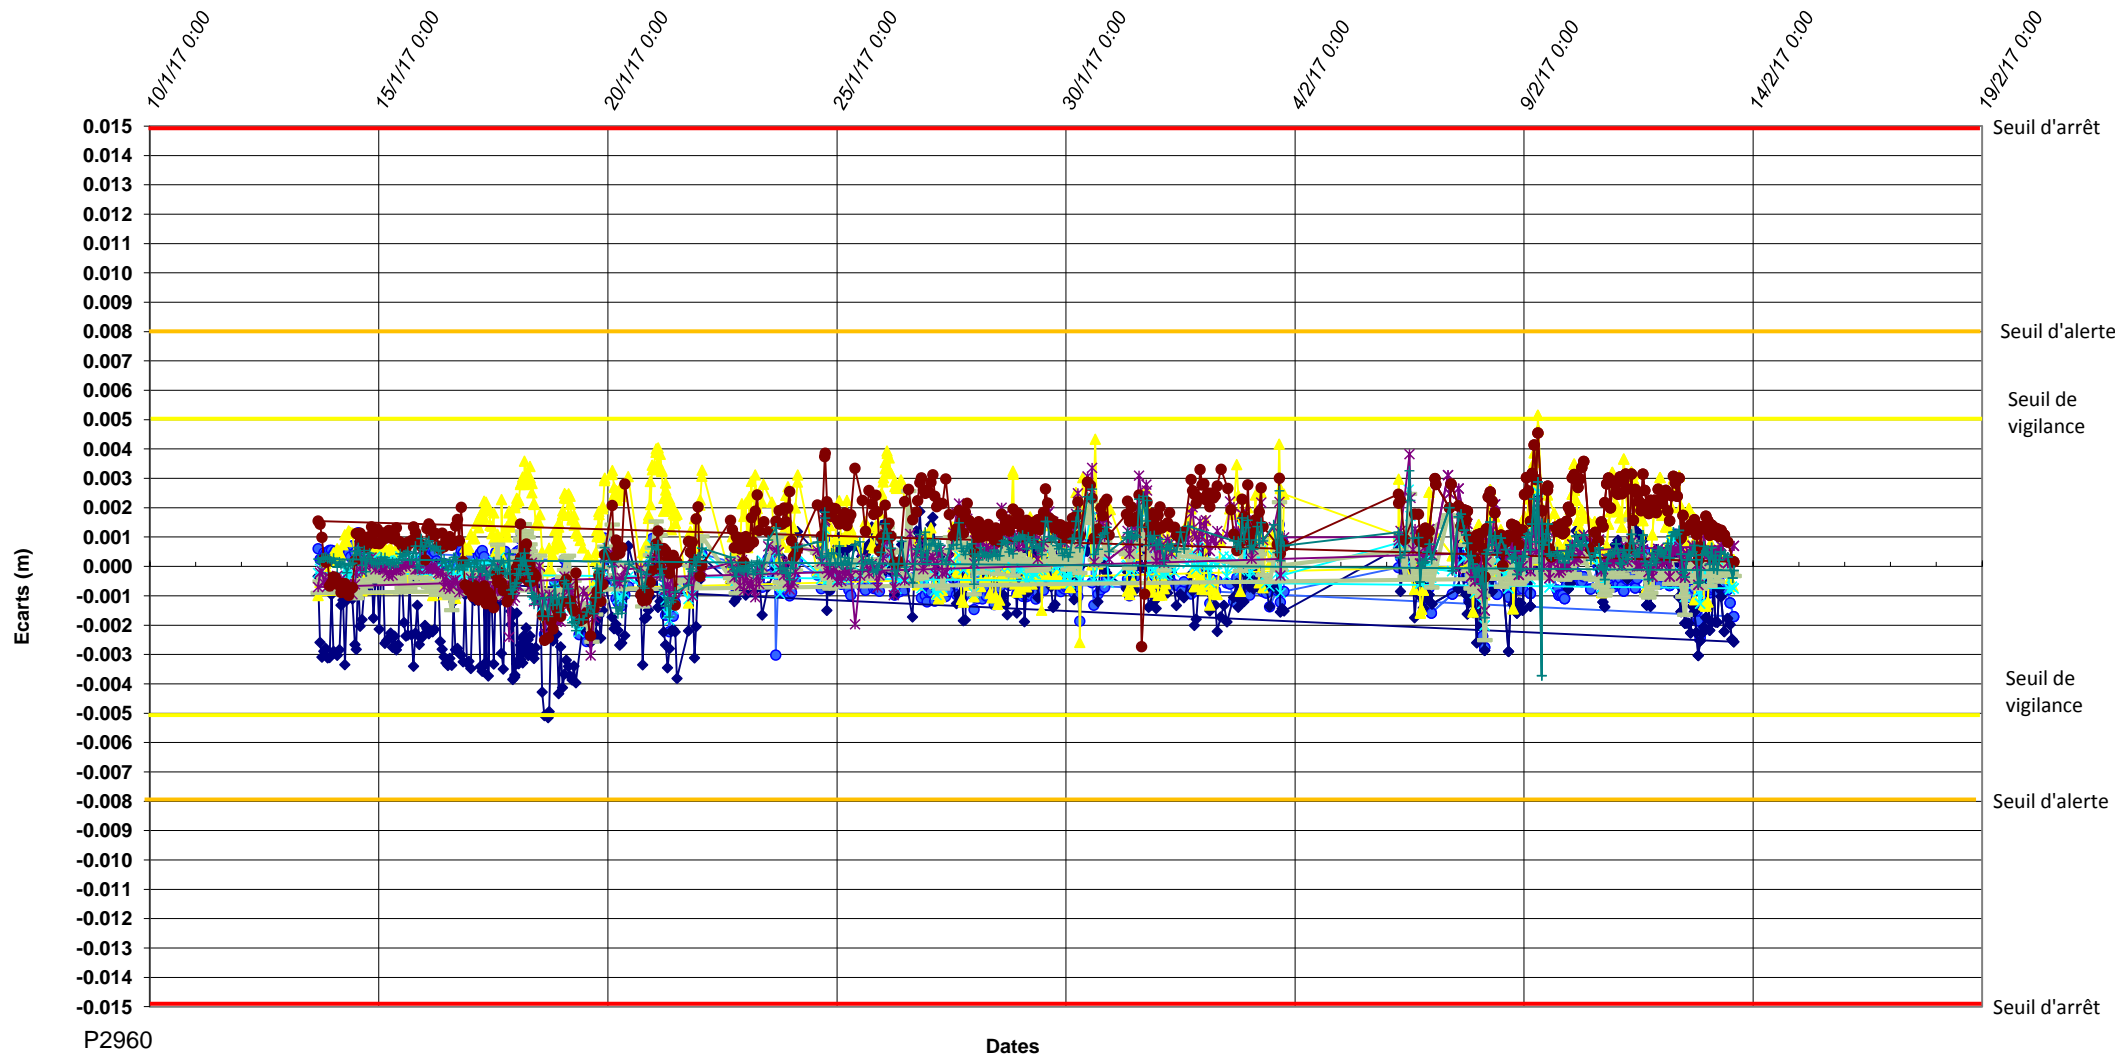

# P2960-CNPE DE CIVAUX-Delta Z

P2960

Dates