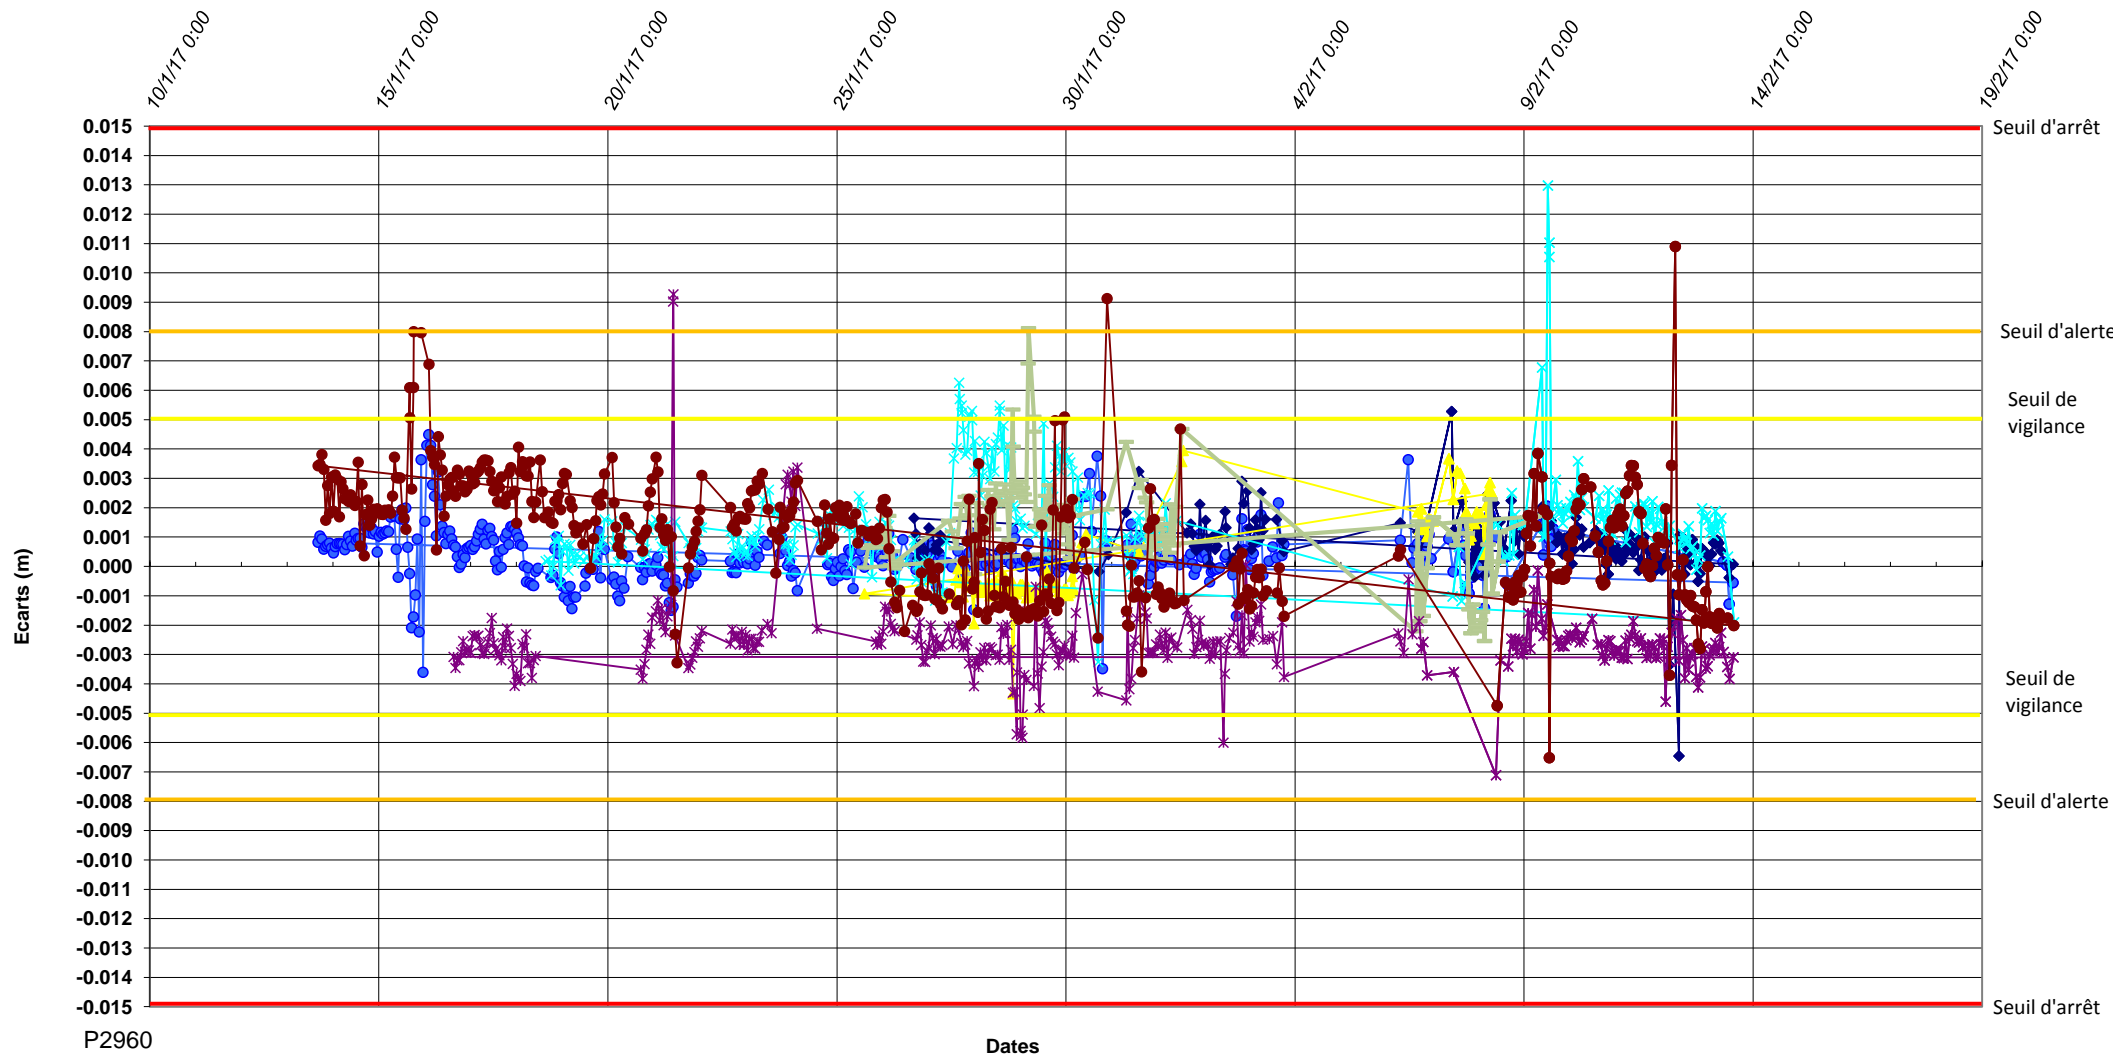

P2960-CNPE DE CIVAUX-Delta Z

P2960

Dates